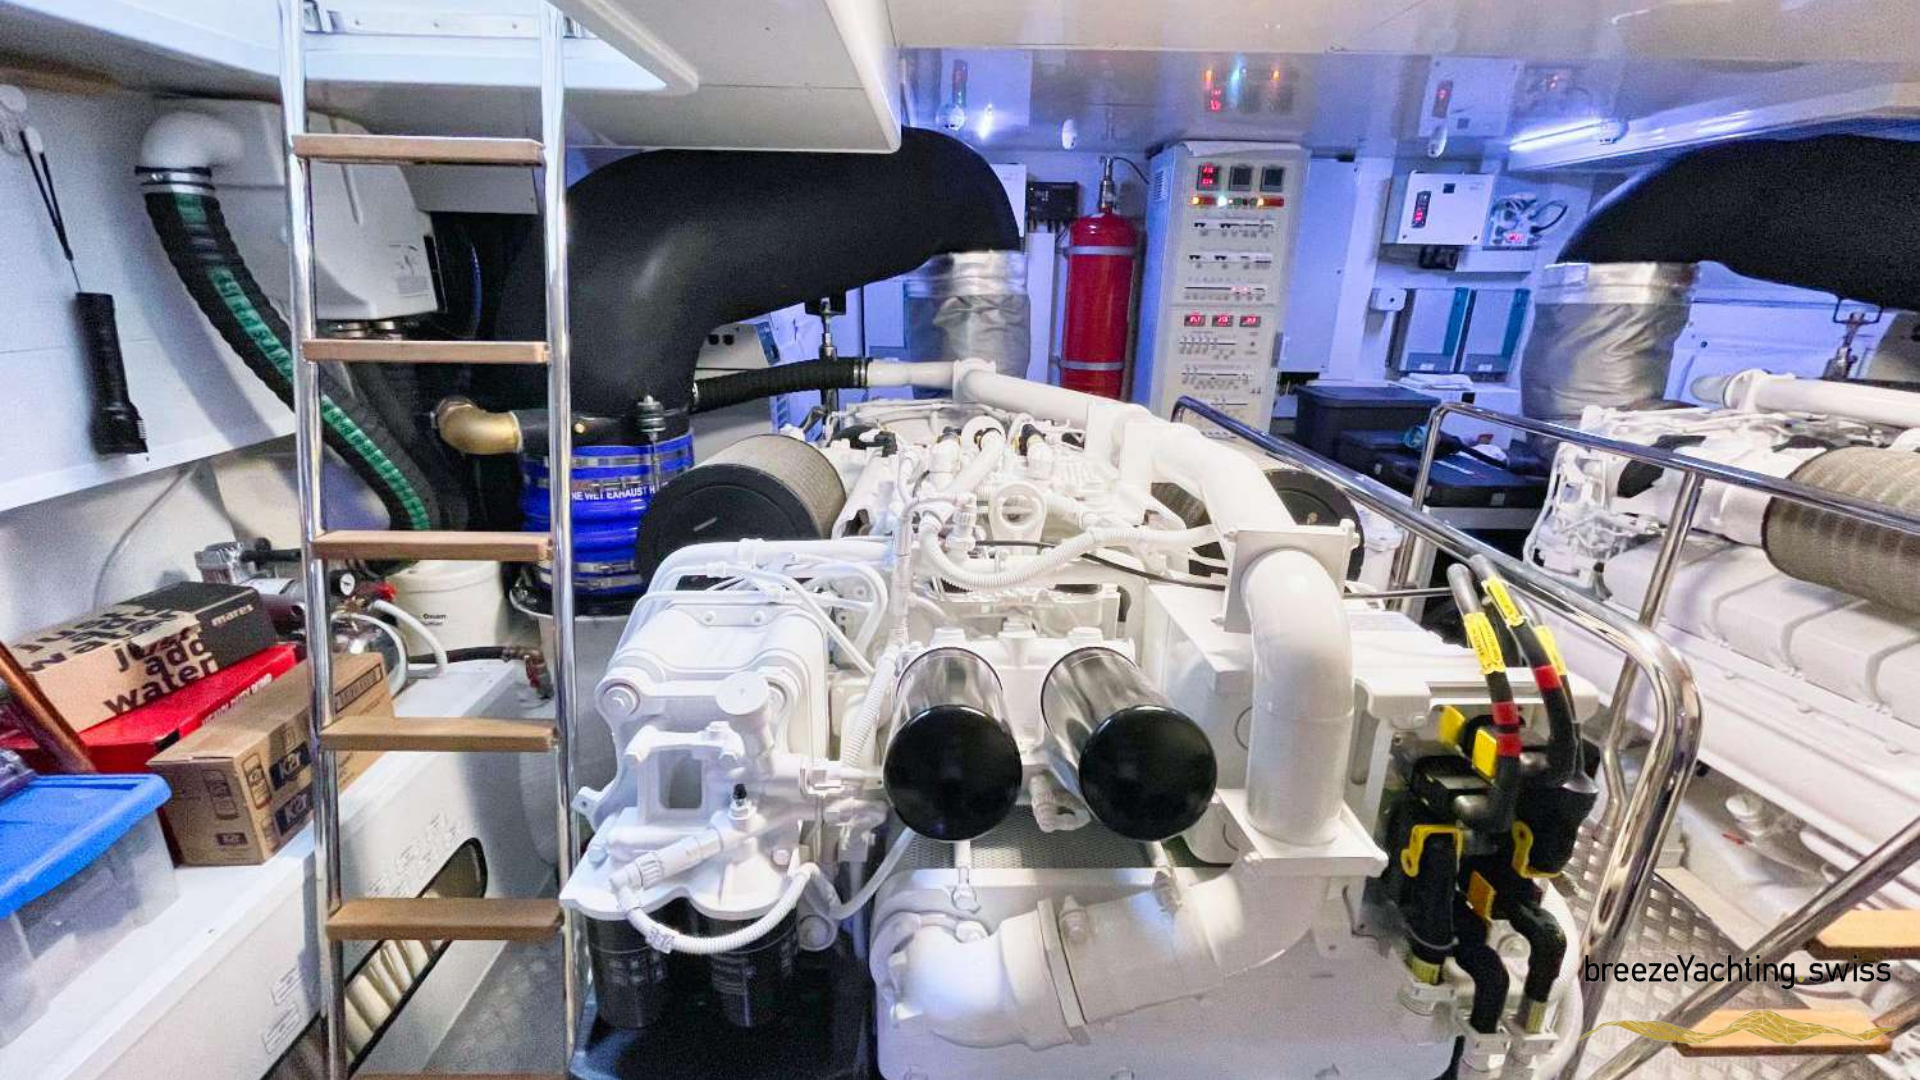

breezeYachting swiss