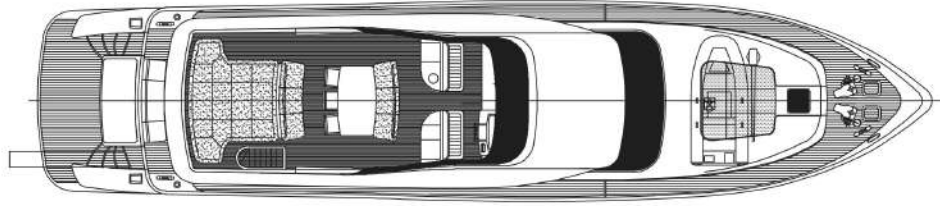

Key Points

- Engine room fully refit in 2011.
- Galley furniture doors new painting 2012.
- Outside painting needs an overview or treatment. Teak deck needs to be sanded...