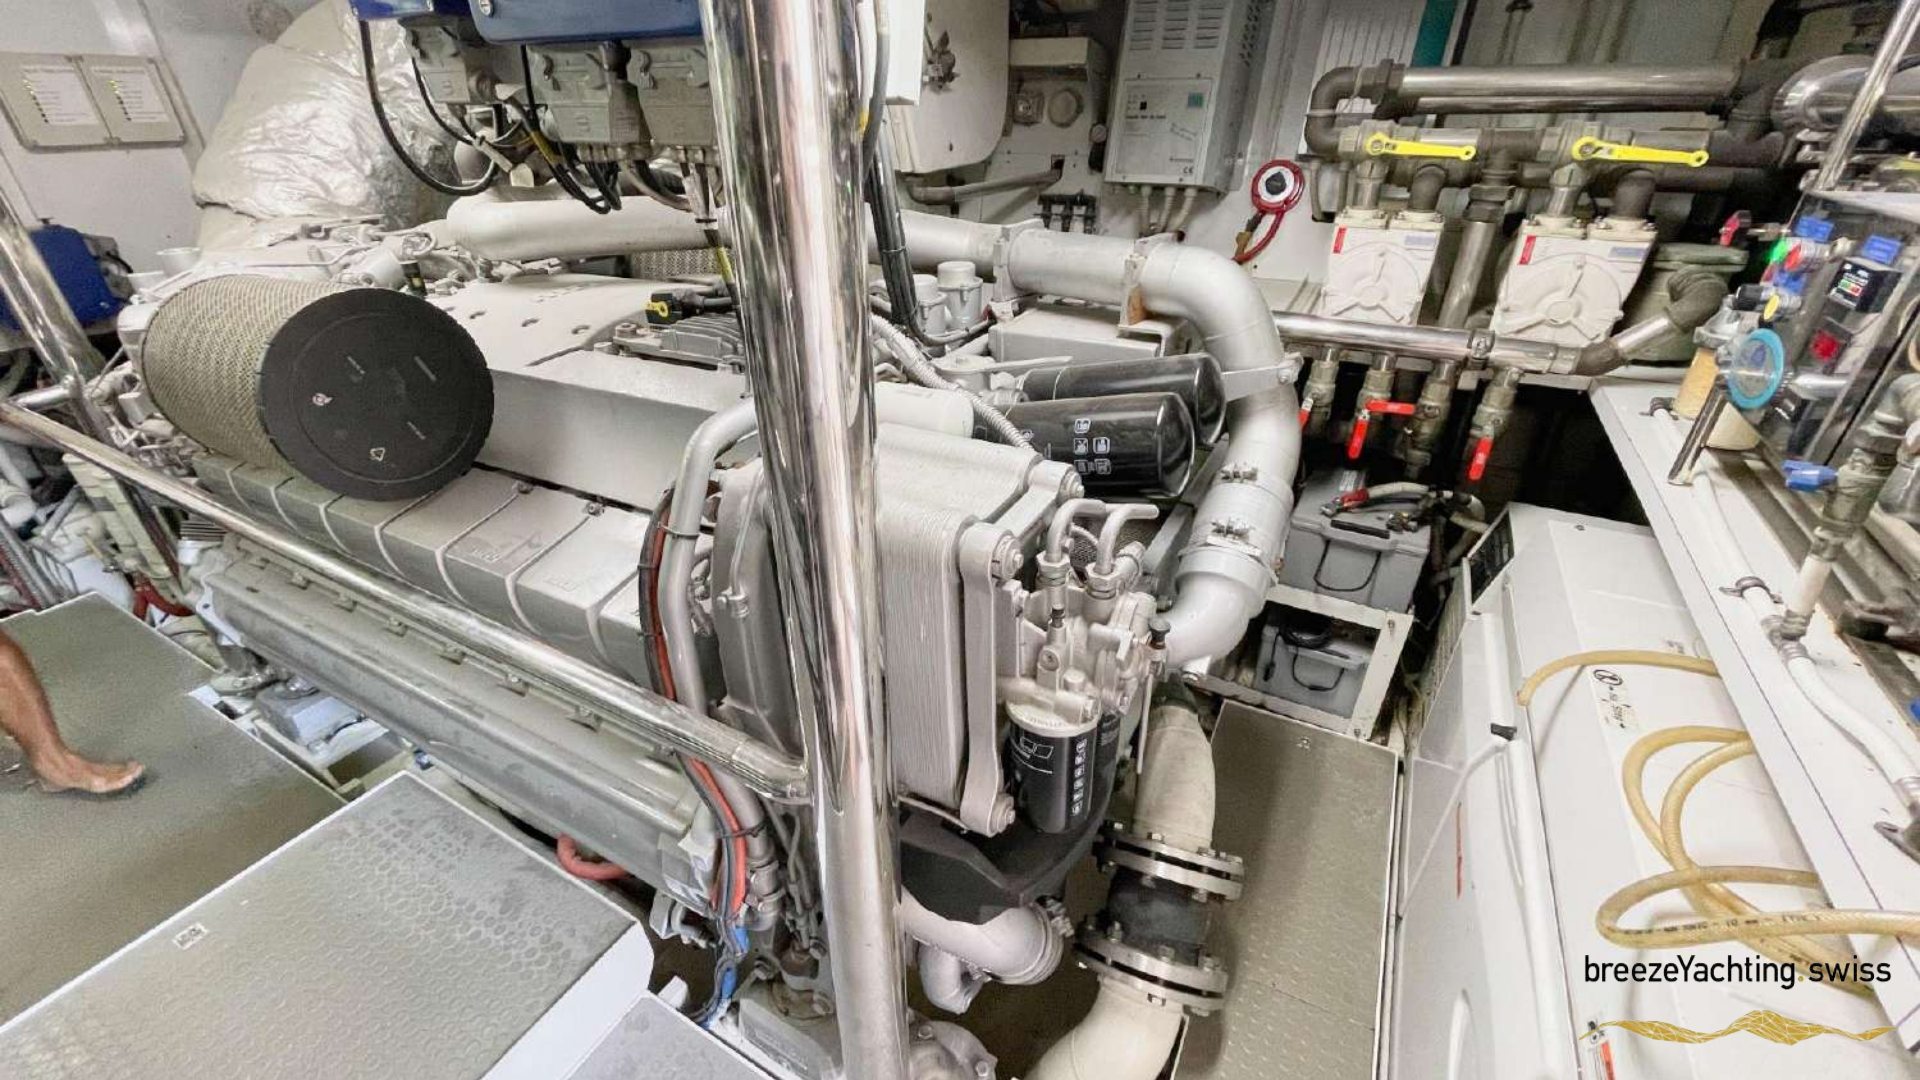

breezeYachting swiss