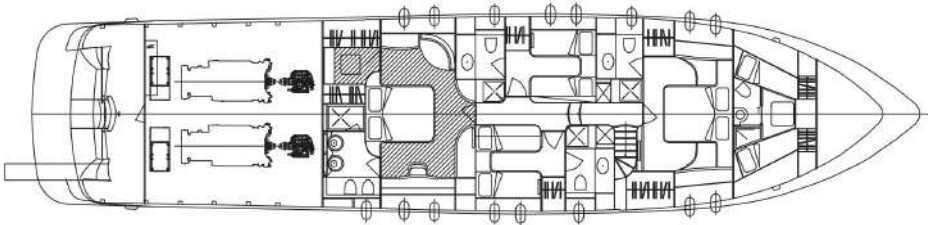

Key Points

- Engine room fully refit in 2011.
- Galley furniture doors new painting 2012.
- Outside painting needs an overview or treatment. Teak deck needs to be sanded...