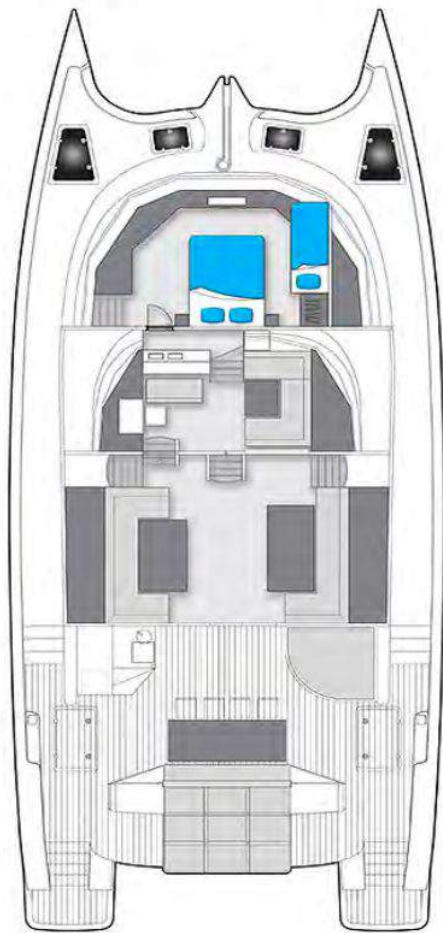

breezeYachting.swiss