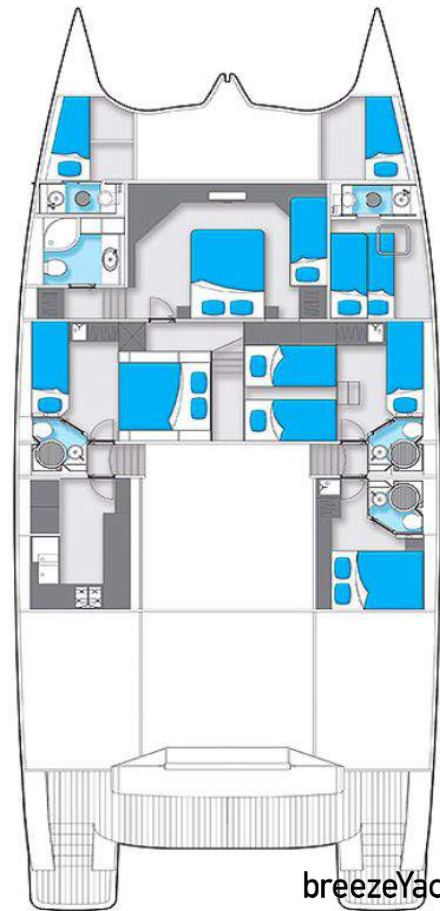

breezeYachting.swiss